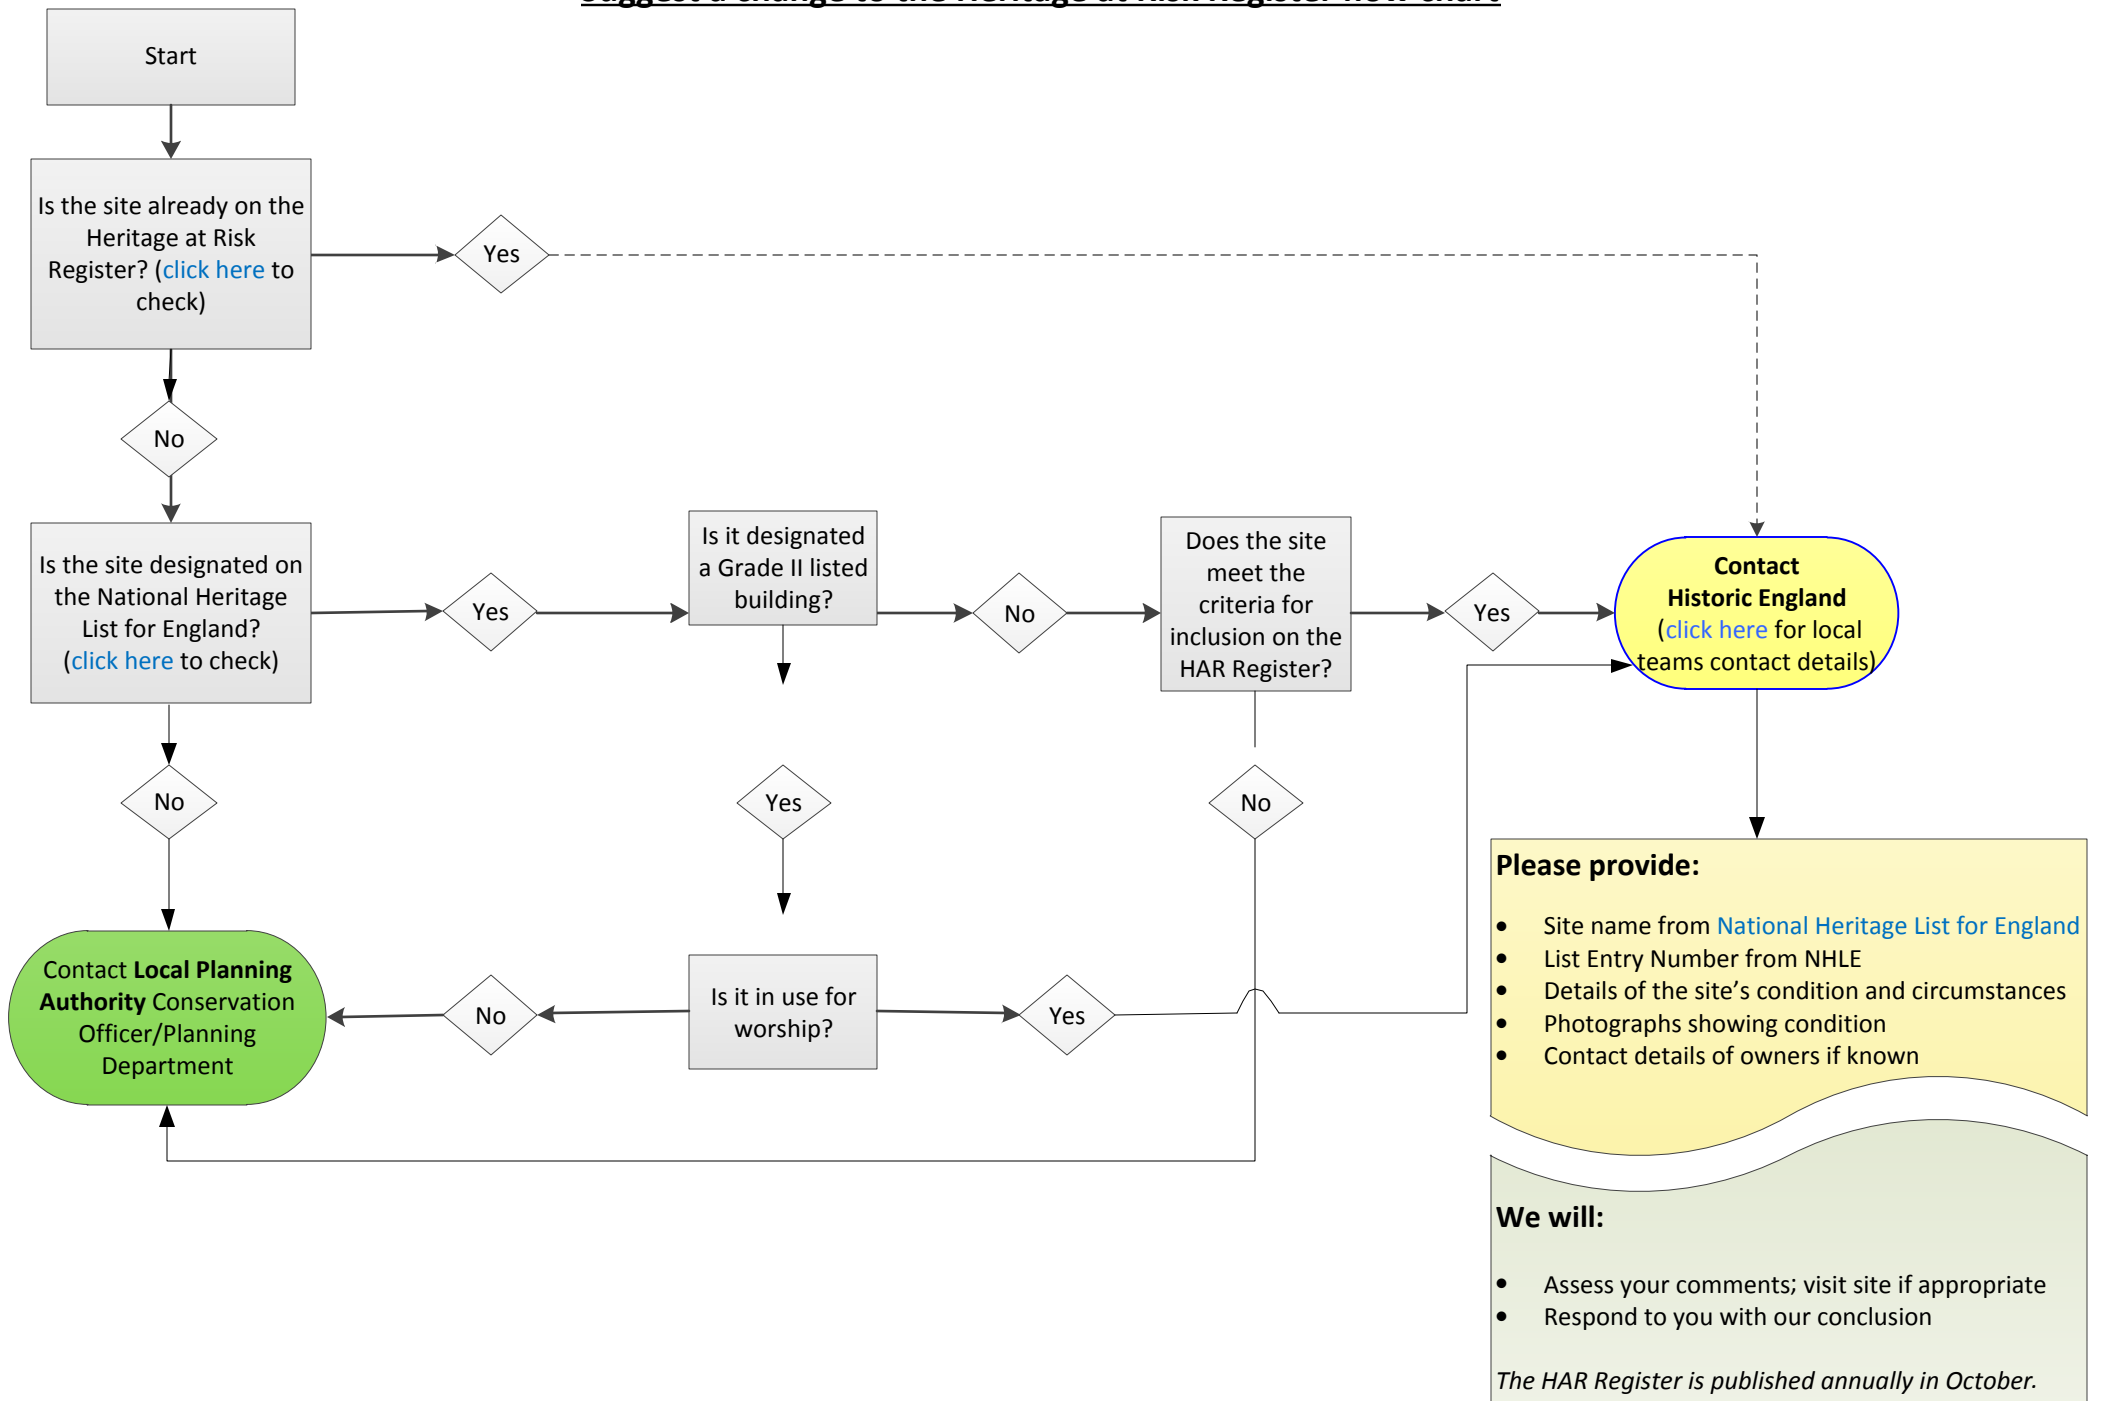

Suggest a change to the Heritage at Risk Register flow chart

If you require an alternative accessible version of this document (for instance in audio, Braille or large print) please contact our Customer Services Department: