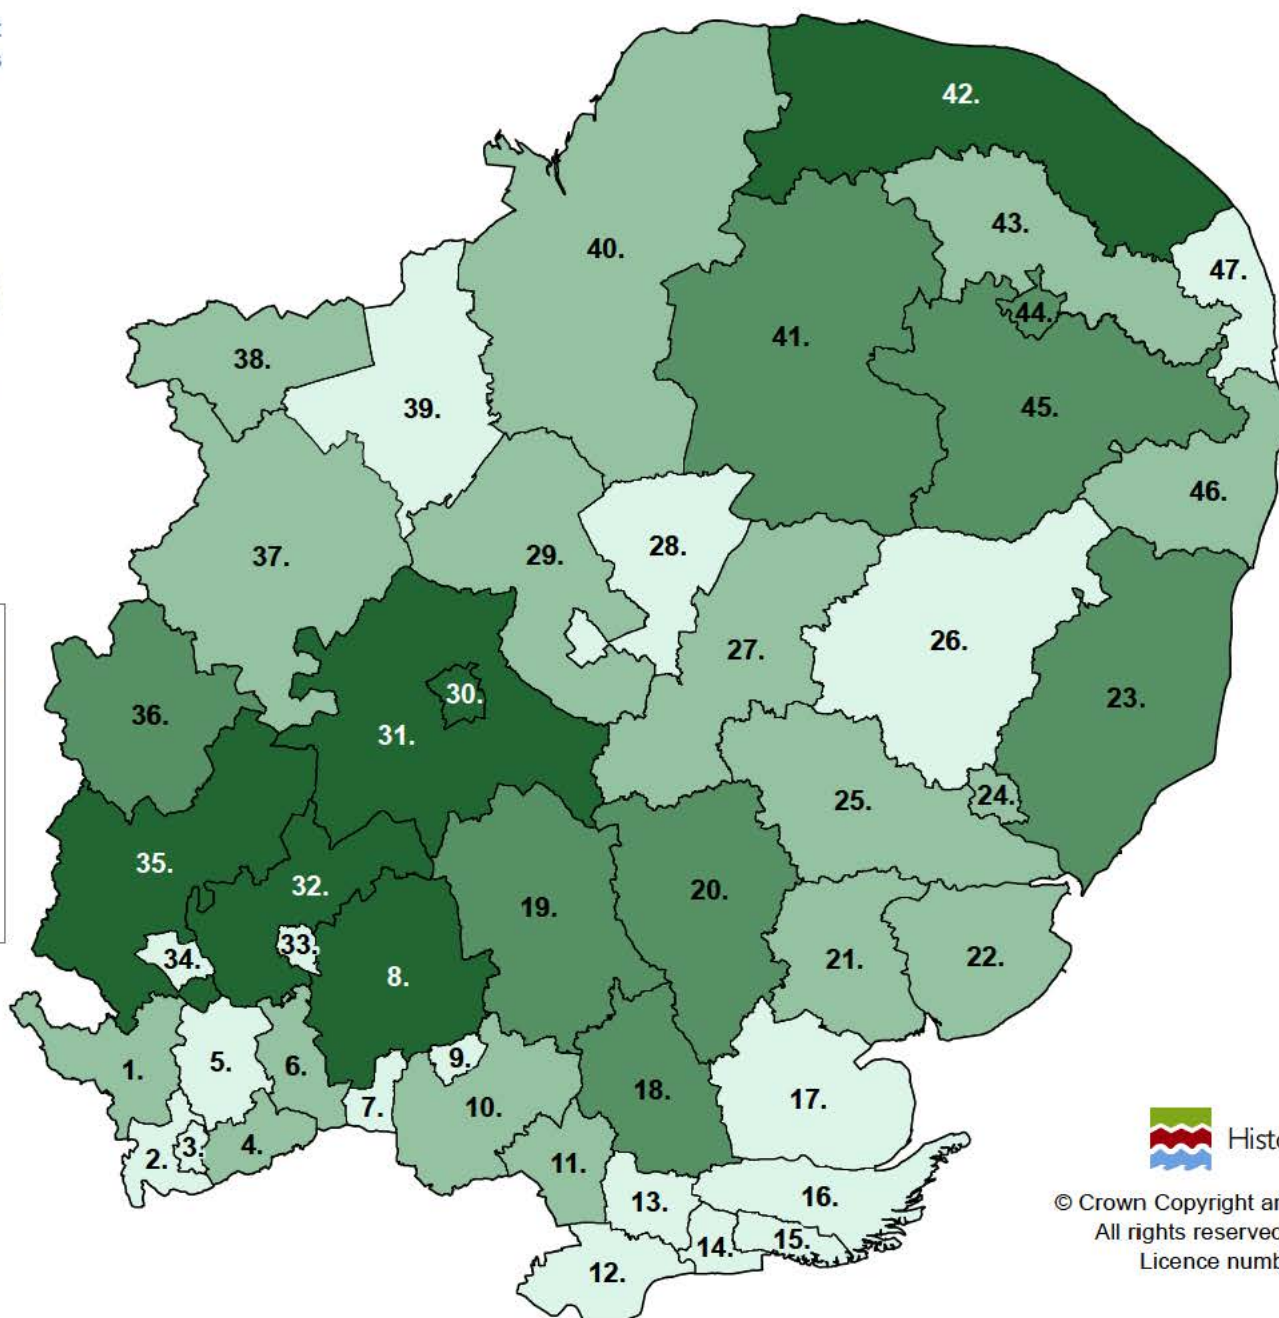

Number of Parks and Gardens

© Crown Copyright and database right 2016.
All rights reserved. Ordnance Survey
Licence number 100024900.

- | | | | |
|----------------------------|-------------------------|-------------------------------|--------------------------------------|
| 1. Dacorum (4) | 13. Basildon (0) | 25. Babergh (5) | 37. Huntingdonshire (5) |
| 2. Three Rivers (1) | 14. Castle Point (0) | 26. Mid Suffolk (2) | 38. City of Peterborough (4) |
| 3. Watford (1) | 15. Southend-on-Sea (0) | 27. St. Edmundsbury (4) | 39. Fenland (1) |
| 4. Hertsmere (4) | 16. Rochford (0) | 28. Forest Heath (0) | 40. King's Lynn and West Norfolk (5) |
| 5. St. Albans (2) | 17. Maldon (1) | 29. East Cambridgeshire (4) | 41. Breckland (9) |
| 6. Welwyn Hatfield (4) | 18. Chelmsford (6) | 30. Cambridge (12) | 42. North Norfolk (16) |
| 7. Broxbourne (1) | 19. Uttlesford (7) | 31. South Cambridgeshire (12) | 43. Broadland (4) |
| 8. East Hertfordshire (16) | 20. Braintree (8) | 32. North Hertfordshire (12) | 44. Norwich (9) |
| 9. Harlow (1) | 21. Colchester (4) | 33. Stevenage (0) | 45. South Norfolk (7) |
| 10. Epping Forest (4) | 22. Tendring (3) | 34. Luton (1) | 46. Waveney (3) |
| 11. Brentwood (3) | 23. Suffolk Coastal (6) | 35. Central Bedfordshire (12) | 47. Great Yarmouth (1) |
| 12. Thurrock (1) | 24. Ipswich (3) | 36. Bedford (7) | |