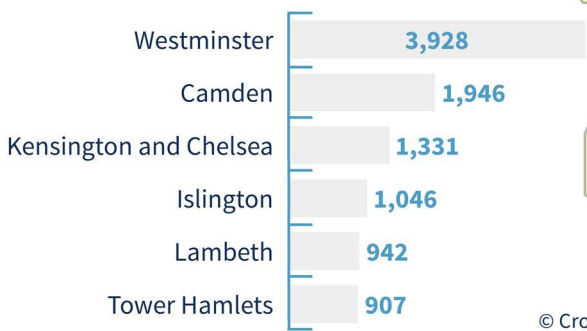

HERITAGE COUNTS 2017

Listed Buildings in London

19,081
Listed Buildings = **5.1%**
of England's Listed Buildings

London Boroughs with the most Listed Buildings

596 Grade I Listed Buildings

1,425 Grade II*

17,060 Grade II