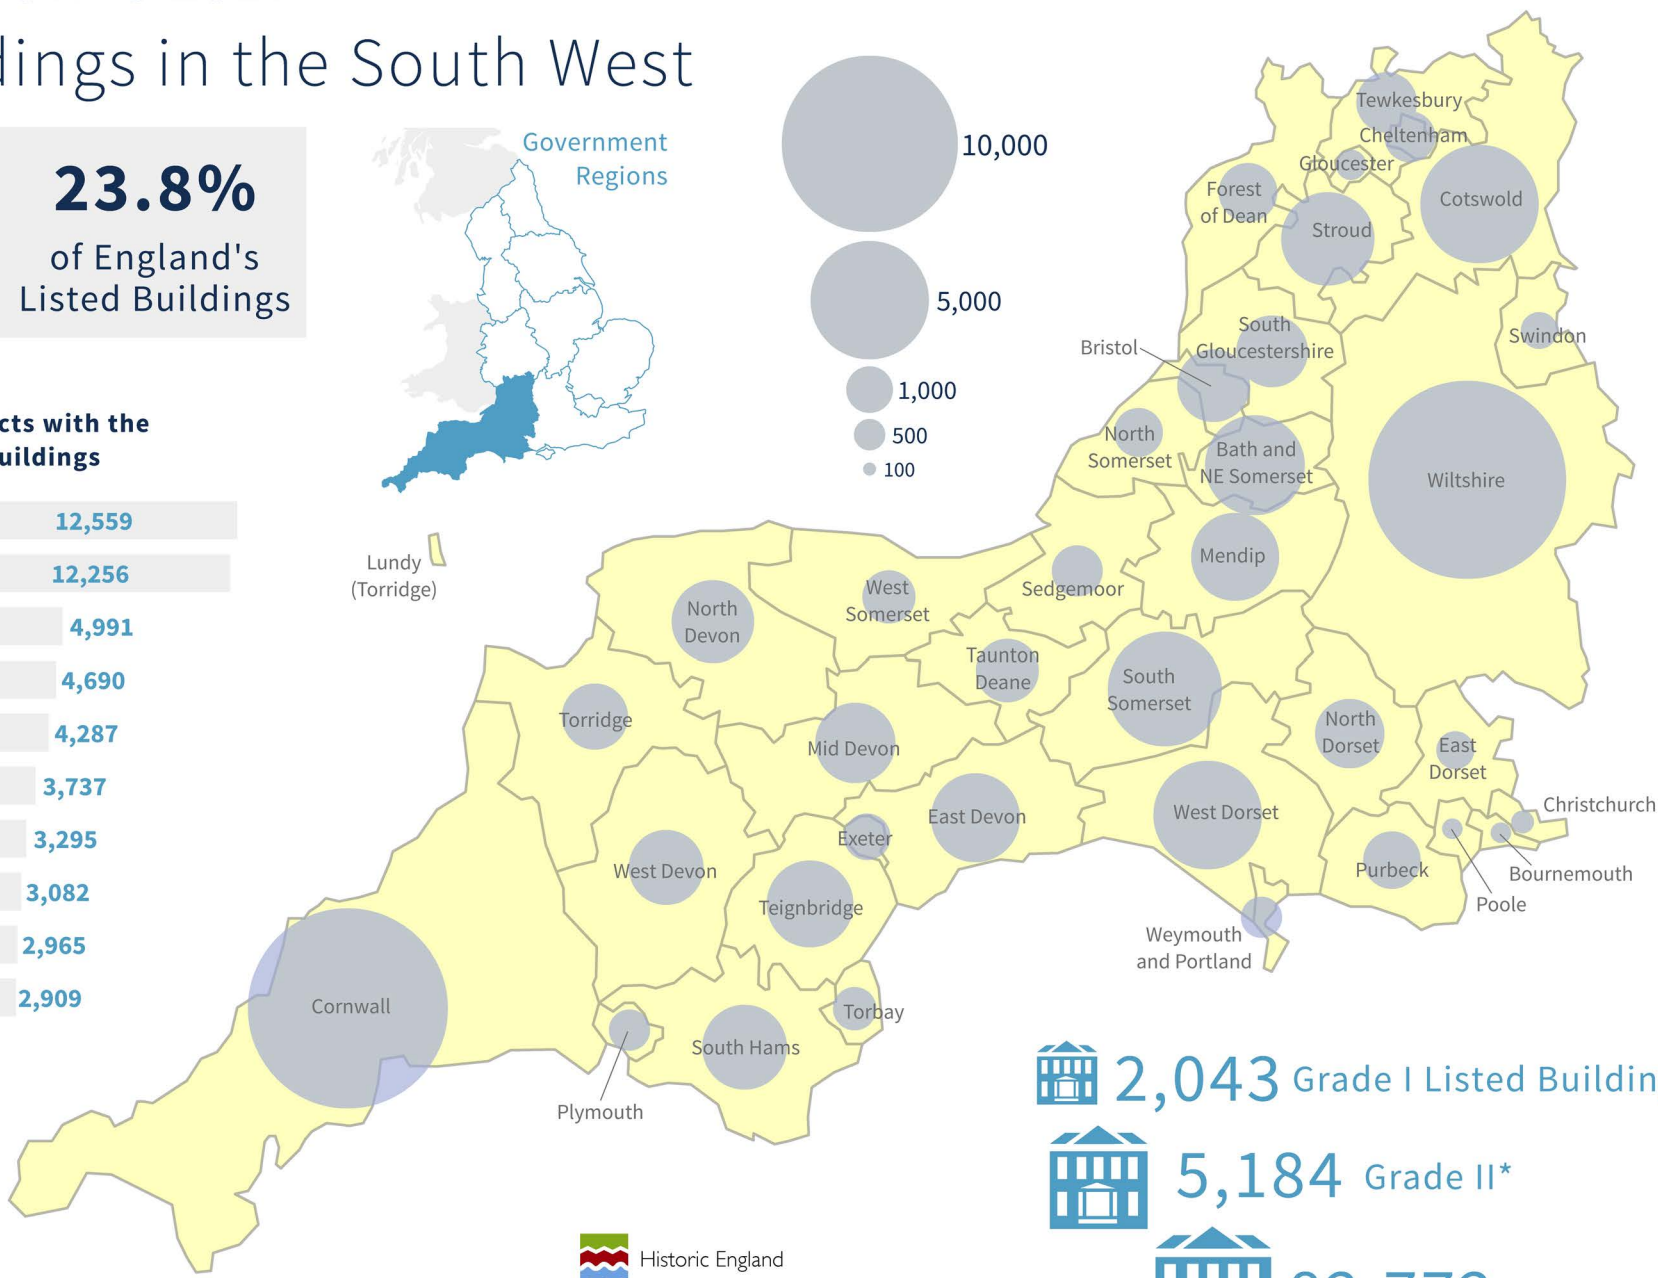

# HERITAGE COUNTS 2017

## Listed Buildings in the South West

**89,999** Listed Buildings = **23.8%** of England's Listed Buildings

### South West Districts with the most Listed Buildings

Cornwall	12,559
Wiltshire	12,256
Cotswold	4,991
South Somerset	4,690
West Dorset	4,287
Bath and NE Somerset	3,737
Stroud	3,295
East Devon	3,082
Mendip	2,965
Teignbridge	2,909

 **2,043** Grade I Listed Buildings

 **5,184** Grade II\*

 **82,772** Grade II

© Crown Copyright and database right 2017.  
All rights reserved. Ordnance Survey  
Licence number 100024900.

Data: 31st March 2017