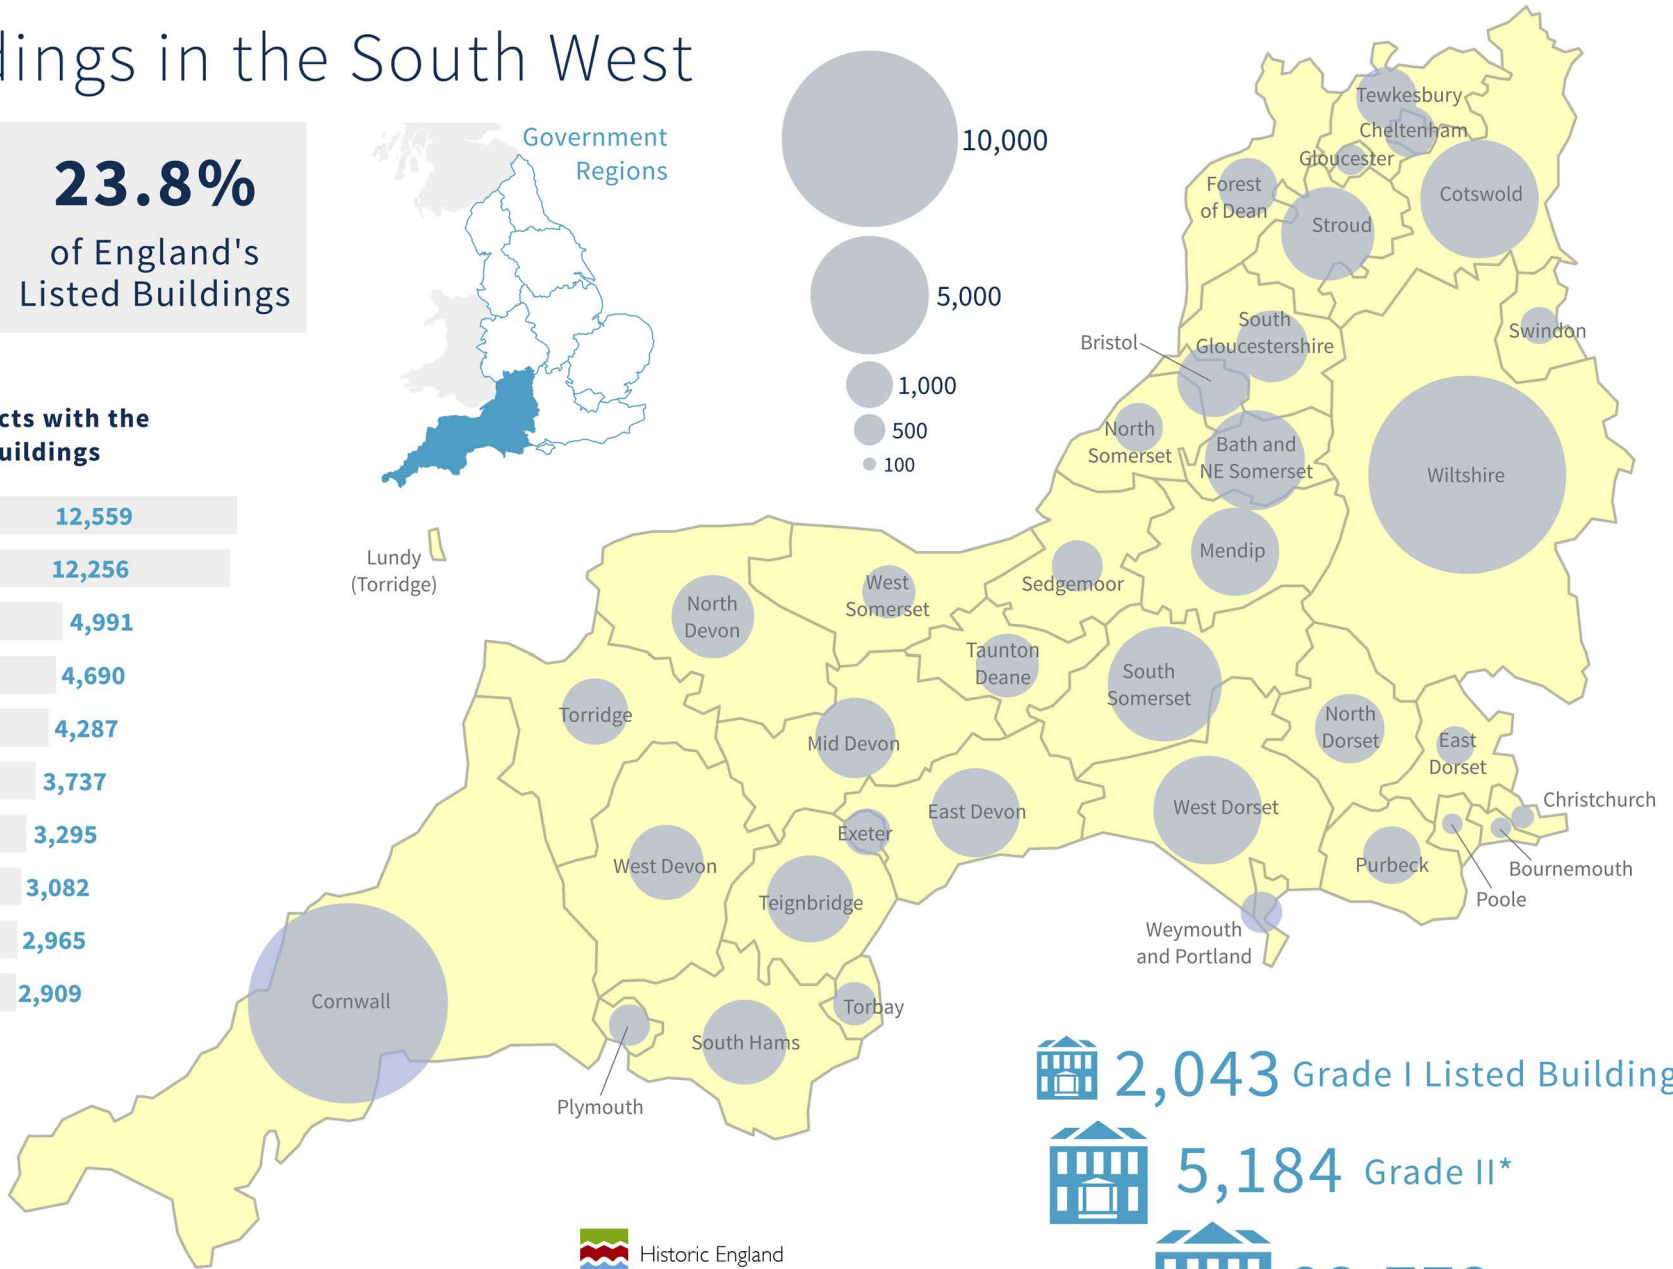

HERITAGE COUNTS 2017

Listed Buildings in the South West

89,999 Listed Buildings = **23.8%** of England's Listed Buildings

South West Districts with the most Listed Buildings

Cornwall	12,559
Wiltshire	12,256
Cotswold	4,991
South Somerset	4,690
West Dorset	4,287
Bath and NE Somerset	3,737
Stroud	3,295
East Devon	3,082
Mendip	2,965
Teignbridge	2,909

 **2,043** Grade I Listed Buildings

 **5,184** Grade II*

 **82,772** Grade II

© Crown Copyright and database right 2017.
All rights reserved. Ordnance Survey
Licence number 100024900.

Data: 31st March 2017